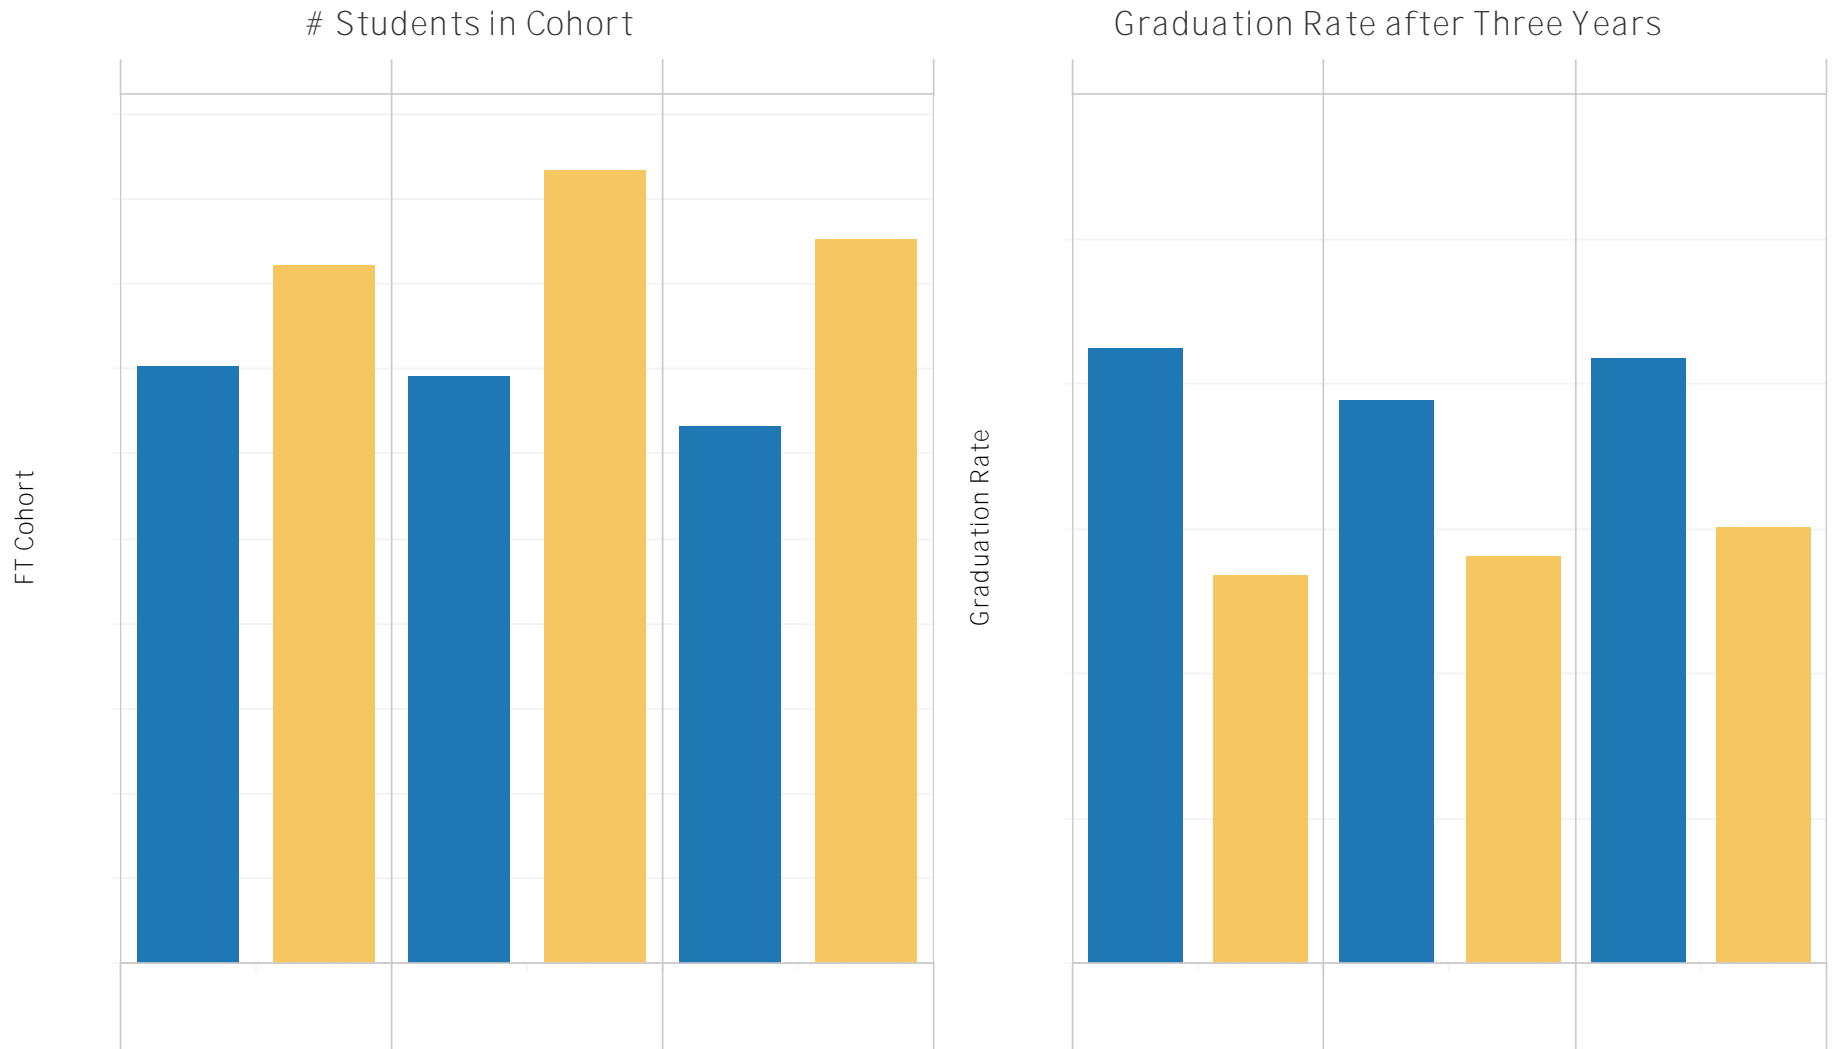

# VIRGINIA WESTERN

## Cohort Graduation Rates after Three Years by Pell Status

" Cohort" includes only first-time, full-time students entering during the fall term who are seeking an associate degree or a certificate of 12 months or longer.